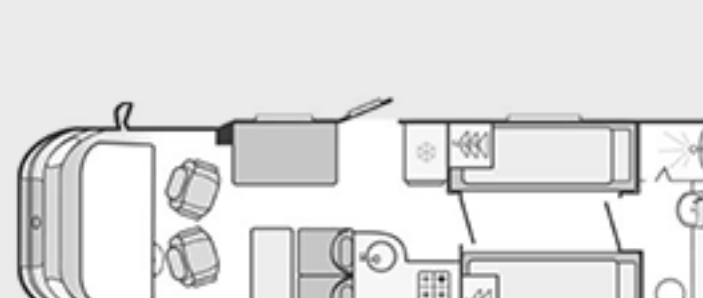

Swift Norden 599FB
Euro 6 130BHP
£39,995